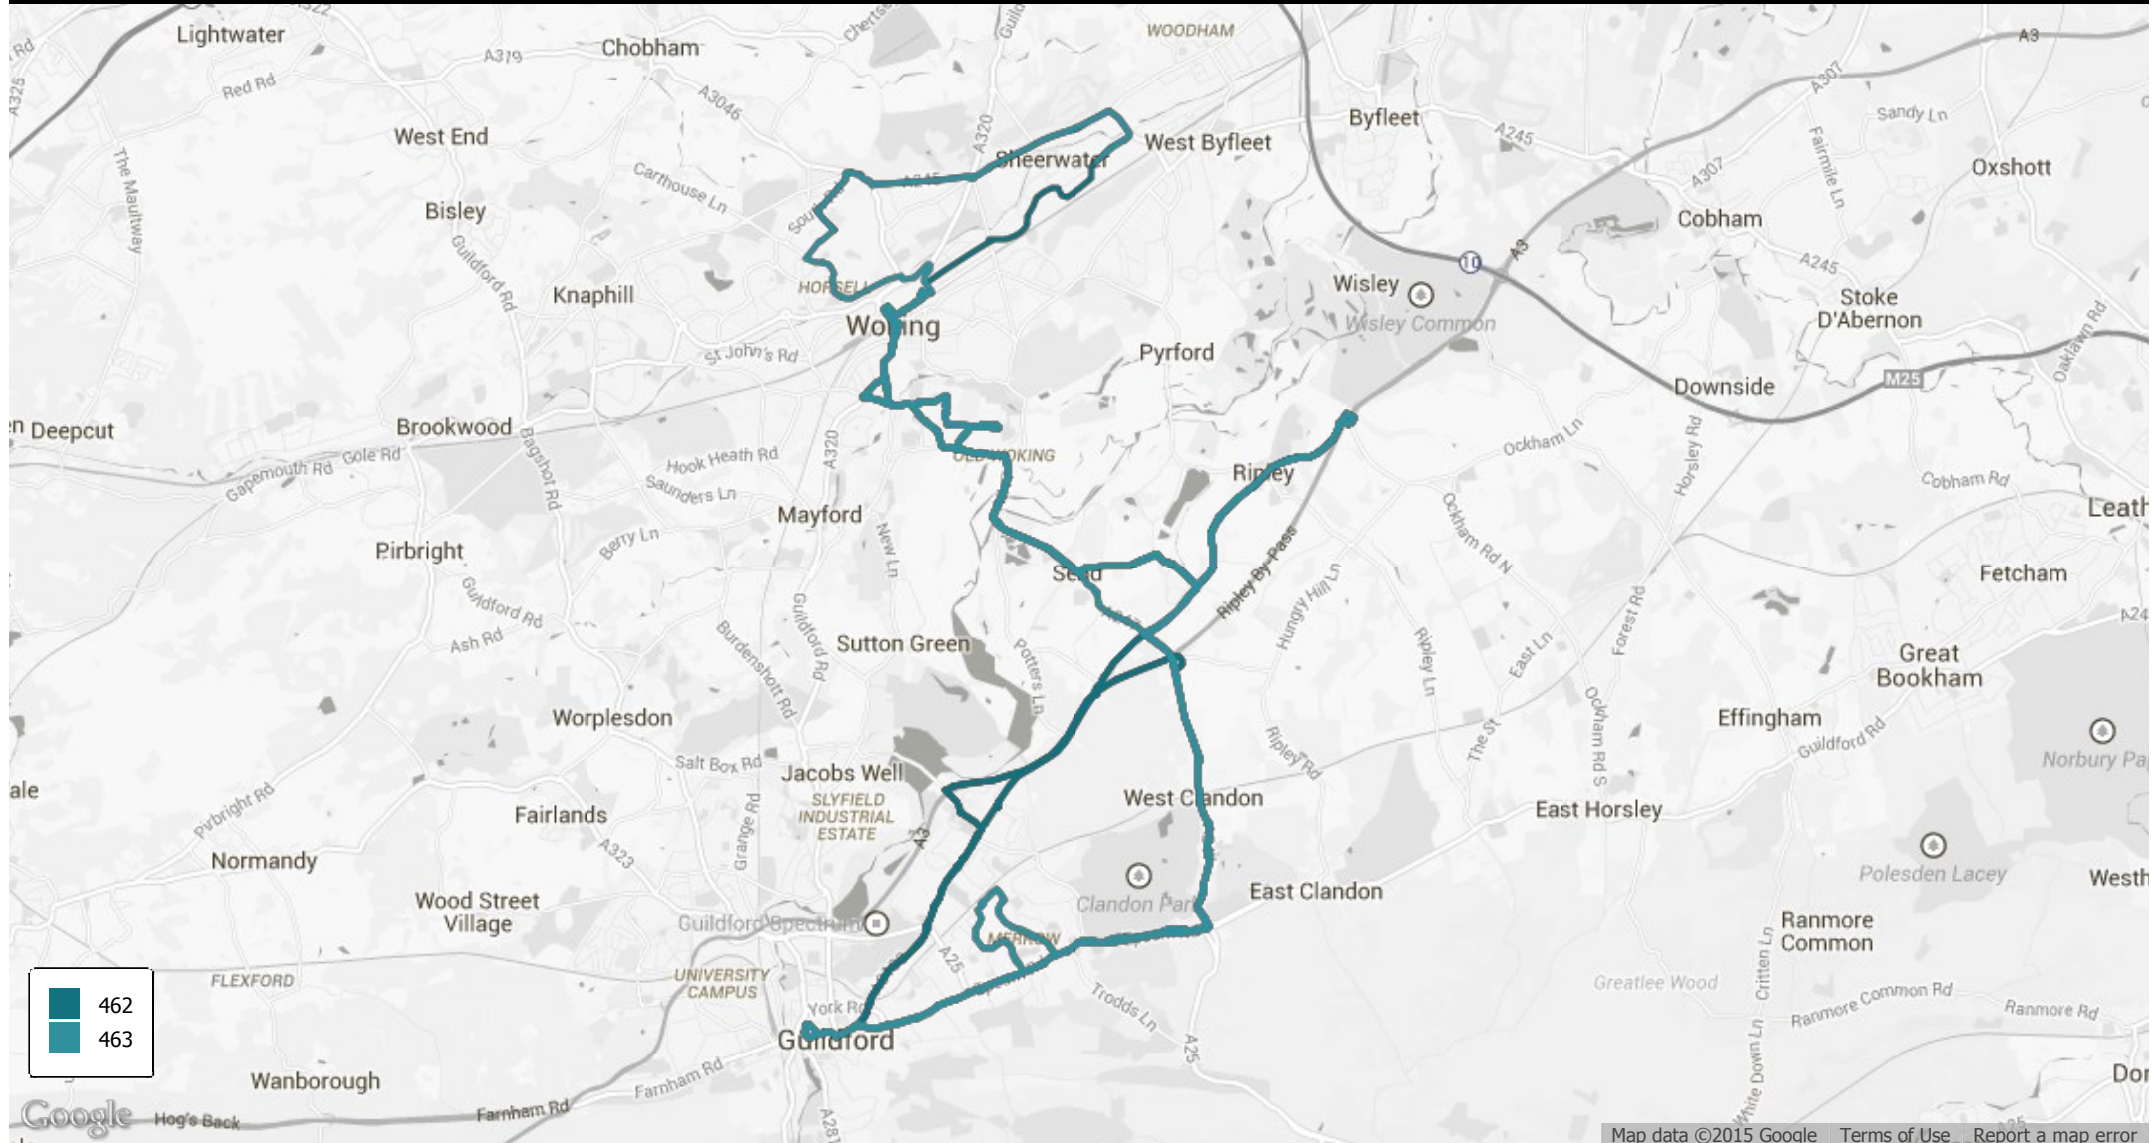

462, 463

Woking to Guildford via Old Woking, Send, Burnt Common, Ripley and Burpham (462) or Merrow (463)

Saturday

Outward Journey

	462	463	462	463	462	463	462	463	463	462
Guildford Friary Bus Station	07:35	08:50	09:50	10:50	11:50	12:50	13:50	15:20	17:25	18:30
Merrow Church	--	09:00	--	11:00	--	13:00	--	15:30	17:35	--
West Clandon Clandon Railway Station	--	09:05	--	11:05	--	13:05	--	15:35	17:40	--
Burpham Green Man	07:45	--	10:02	--	12:02	--	14:02	--	--	18:42
Burntcommon Roundabout	07:49	09:07	10:07	11:07	12:07	13:07	14:07	15:37	17:42	18:47
Ripley Post Office	--	09:14	10:14	11:14	12:14	13:14	14:14	--	17:49	18:54
Send Marsh Sendmarsh Green	07:52	09:20	10:20	11:20	12:20	13:20	14:20	15:40	17:55	19:00
Send Mays Corner	07:54	09:22	10:22	11:22	12:22	13:22	14:22	15:42	17:57	19:02
Old Woking Crown And Anchor	07:59	09:28	10:28	11:28	12:28	13:28	14:28	15:48	18:03	19:08
Old Woking Rydens Way Shops	--	09:31	10:31	11:31	12:31	13:31	14:31	15:51	18:06	--
Kingfield Leisure Centre	--	09:36	10:36	11:36	12:36	13:36	14:36	15:56	18:11	--
Kingfield Green	08:03	--	--	--	--	--	--	--	--	19:12
Woking Cawsey Way	08:08	09:42	10:42	11:42	12:42	13:42	14:42	16:02	18:17	19:17
Woking Railway Station	08:10	09:43	10:43	11:43	12:43	13:43	14:43	16:03	18:18	19:18